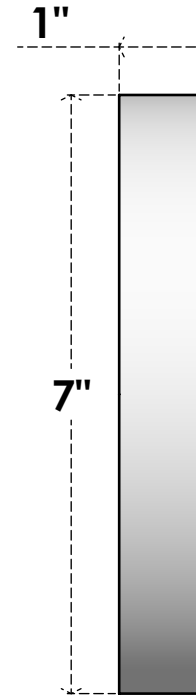

# ROSP070X070X100GRY02

7"W X 7"H X 1"P STANDARD GRAYSON BULLSEYE ROSETTE WITH SQUARE EDGE, ARCHITECTURAL GRADE PVC

**FRONT**

**SIDE**

EKENA MILLWORK  
2300 WEST MAIN ST.  
CLARKSVILLE, TX 75426  
TOLL FREE: 866-607-0453  
WWW.EKENAMILLWORK.COM

**NOTES**

1. INSTALLATION TO BE COMPLETED IN ACCORDANCE WITH MANUFACTURER'S SPECIFICATIONS.
2. DRAWING MAY NOT BE TO SCALE
3. THIS DRAWING IS INTENDED FOR DESIGN AND PLANNING PURPOSES ONLY.
4. ALL INFORMATION CONTAINED HEREIN WAS CURRENT AT THE TIME OF DEVELOPMENT BUT MUST BE REVIEWED AND APPROVED BY THE PRODUCT MANUFACTURER TO BE CONSIDERED ACCURATE.
5. ARCHITECTURAL GRADE PVC PRODUCTS ARE MADE FROM EXPANDED CELLULAR PVC AND COME NATURALLY WHITE BUT MAY BE PAINTED