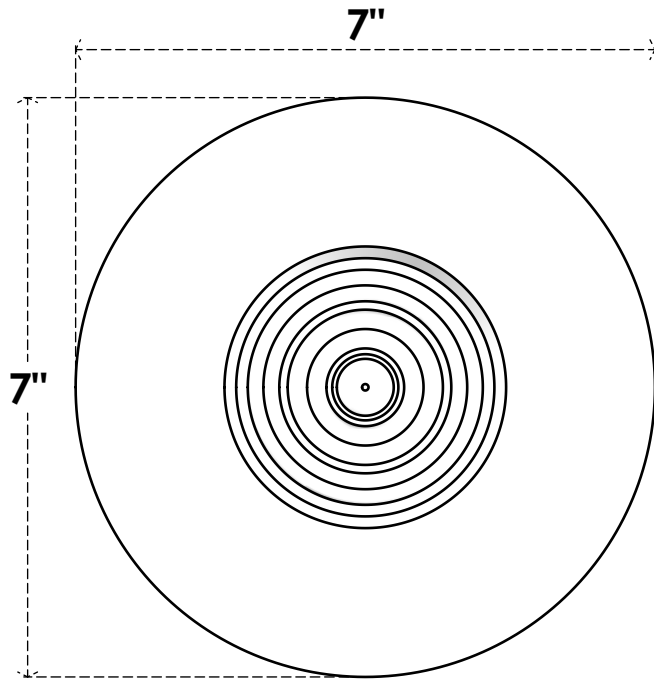

# ROSP070X070X100GRY02

7"W X 7"H X 1"P STANDARD GRAYSON BULLSEYE ROSETTE WITH SQUARE EDGE, ARCHITECTURAL GRADE PVC

**FRONT**

**SIDE**

EKENA MILLWORK  
2300 WEST MAIN ST.  
CLARKSVILLE, TX 75426  
TOLL FREE: 866-607-0453  
WWW.EKENAMILLWORK.COM